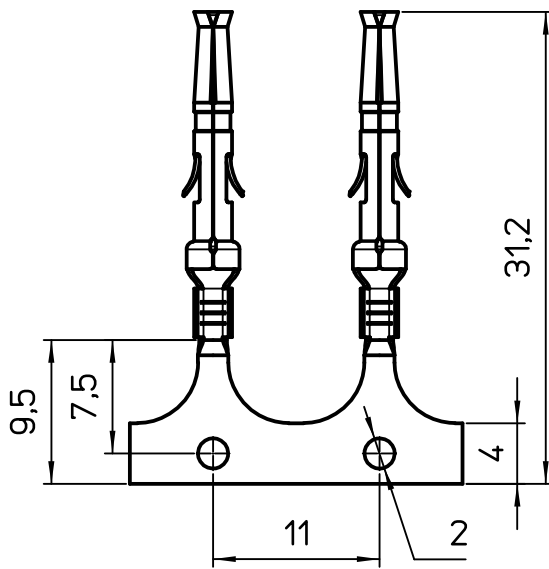

Reel diameter: 600mm

Diritti riservati All rights reserved

Dimensions
in mm

Simplified representation with dimensions without tolerance

Original Size A4

SDFA 1.0R

Date 06/12/23

female stamped open crimp barrel contact, 0,37 - 1 sq.mm (24-18 AWG),

Sign. G.Renna

packaged on cardboard reel

Scale
2:1