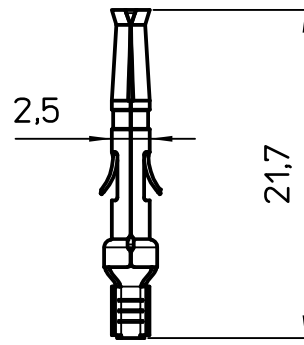

Reel diameter: 600mm

Diritti riservati All rights reserved

Dimensions
in mm

Simplified representation with dimensions without tolerance

Original Size A4

SDFA 1.0R

Date 06/12/23

female stamped open crimp barrel contact, 0,37 - 1 sq.mm (24-18 AWG),

Sign. G.Renna

packaged on cardboard reel

Scale
2:1