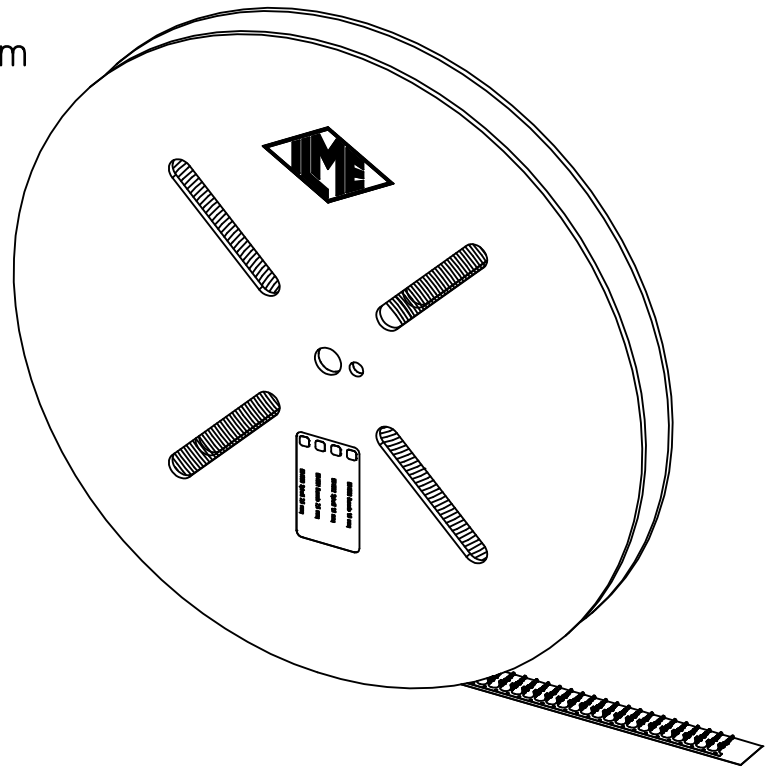

Reel diameter: 600mm

Diritti riservati All rights reserved

Dimensions
in mm

Simplified representation with dimensions without tolerance

Original Size A4

SDFA 1.0R

Date 06/12/23

female stamped open crimp barrel contact, 0,37 - 1 sq.mm (24-18 AWG),

Sign. G.Renna

packaged on cardboard reel

Scale
2:1