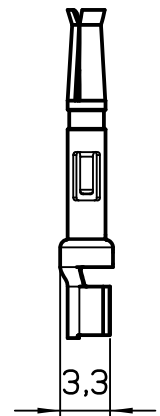

Reel diameter: 600mm

Diritti riservati All rights reserved

Dimensions
in mm

Simplified representation with dimensions without tolerance

Original Size A4

SDFA 1.0R

Date 06/12/23

female stamped open crimp barrel contact, 0,37 - 1 sq.mm (24-18 AWG),

Sign. G.Renna

packaged on cardboard reel

Scale
2:1